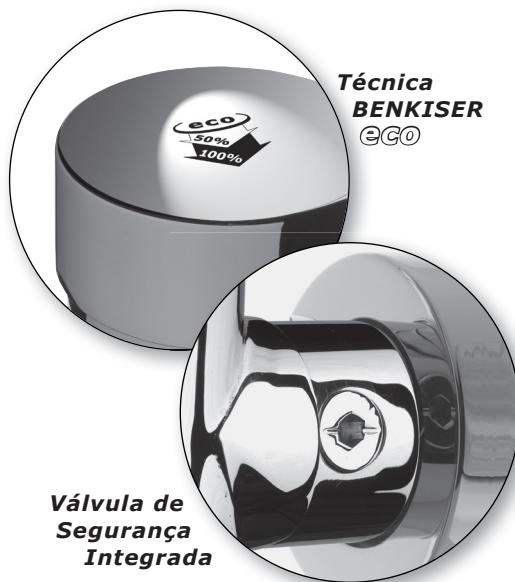

Válvula de Segurança Integrada

Técnica BENKISER @GO

878 + 877

878

877